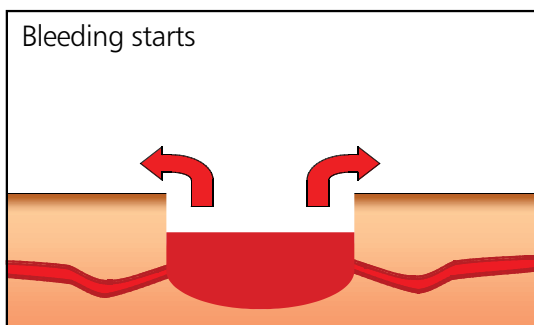

CELOX™ is easy to use

Medtrade Products Limited
Electra House
Crewe Business Park, Crewe,
Cheshire, UK. CW1 6GL
Tel: (44) 1270 500019
Fax: (44) 1270 500045
sales@medtradeproducts.co.uk