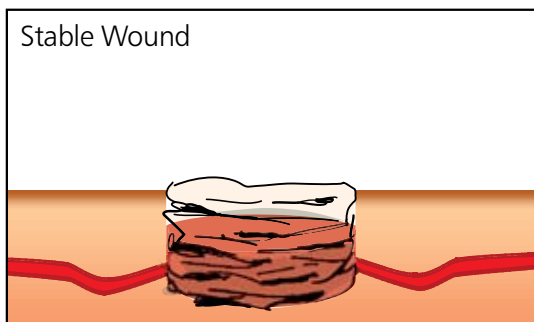

CELOX™ is easy to use

Medtrade Products Limited
Electra House
Crewe Business Park, Crewe,
Cheshire, UK. CW1 6GL
Tel: (44) 1270 500019
Fax: (44) 1270 500045
sales@medtradeproducts.co.uk